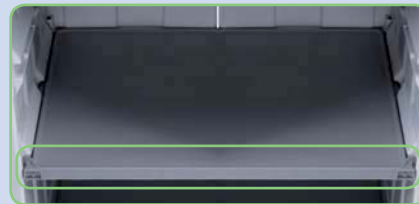

PHOTO	MAGIC HOTEL - BIG BASE	REF.	PACK

NEW

97x55x151 cm

1. **Magic Hotel 900B** - Polypropylene BASIC trolley with::
2. Grey big polypropylene base with Ø 125 mm rubber wheels
   - 2 asymmetric frames
   - Grey upper basket with plugs (female/female version)
   - Grey upper basket with plugs (male/female version)
   - Polypropylene shelf with aluminium frame - cm 46,5x79
   - Insert with pushing bar for upper central basket
   - 2 Light grey side walls
   - 2 Set of "T" plugs for asymmetric plastic frame (6 pcs)
   - Insert for upper central basket

- T59070412
- T690751
- T590736
- T590737
- R590855
- T590738
- T690770
- V050069
- T590739

MH900B0T0V00 1

> Suggested for the service of 12/15 rooms

NEW

147x55x107 cm

1. **Magic Hotel 885B** - Polypropylene PROFESSIONAL trolley with::
2. Grey big polypropylene base with Ø 125 mm rubber wheels
   - Grey plastic bag holder
   - 2 asymmetric frames
   - Foldable grey 120-l plastic bag-holder
   - Grey upper basket with plugs (female/female version)
   - Grey upper basket with plugs (male/female version)
   - Polypropylene shelf with aluminium frame - cm 46,5x79
   - Insert for upper central basket
   - 2 Light grey side walls
   - 2 Set of "T" plugs for asymmetric plastic frame (6 pcs)
   - 2 grey big side baskets

- T59070412
- T590795
- T690751
- T590820
- T590736
- T590737
- R590855
- T590739
- T690770
- V050069
- T590730

MH885B0T0V00 1

> Suggested for the service of 12/15 rooms

Bags are not included

Shelf and Bumpers

Shelf-locking system on both sides for highest safety